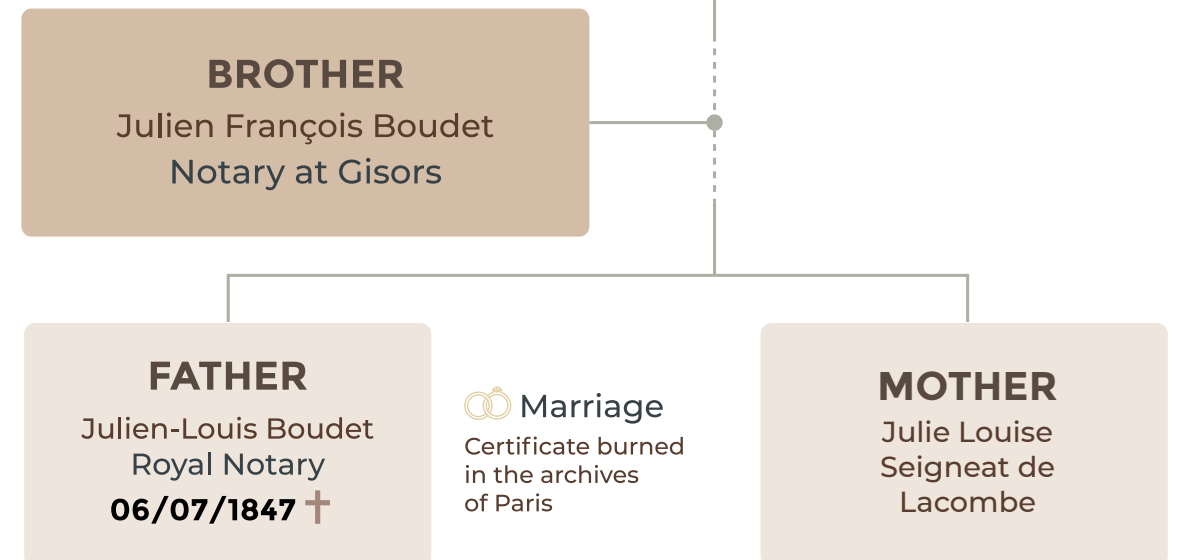

# Genealogy of Kardec and Amélie

## ALLAN KARDEC

Hippolyte Léon  
Denizard Rivail

03/10/1804

★ Born - In Lyon

31/03/1869

† Died - In Paris

06/02/1832

👰 Allan Kardec  
Married Amélie  
in Paris

## AMÉLIE GABRIELLE BOUDET

23/11/1795

★ Born  
in Thiais (Seine)

21/01/1883

† Died

Researched  
and organized by  
**Jussara Korngold**

Design and free distribution of this  
material for the dissemination of  
Spiritism, works and thoughts of Allan  
Kardec by IDEAK Institute of Spiritist  
Dissemination Allan Kardec.