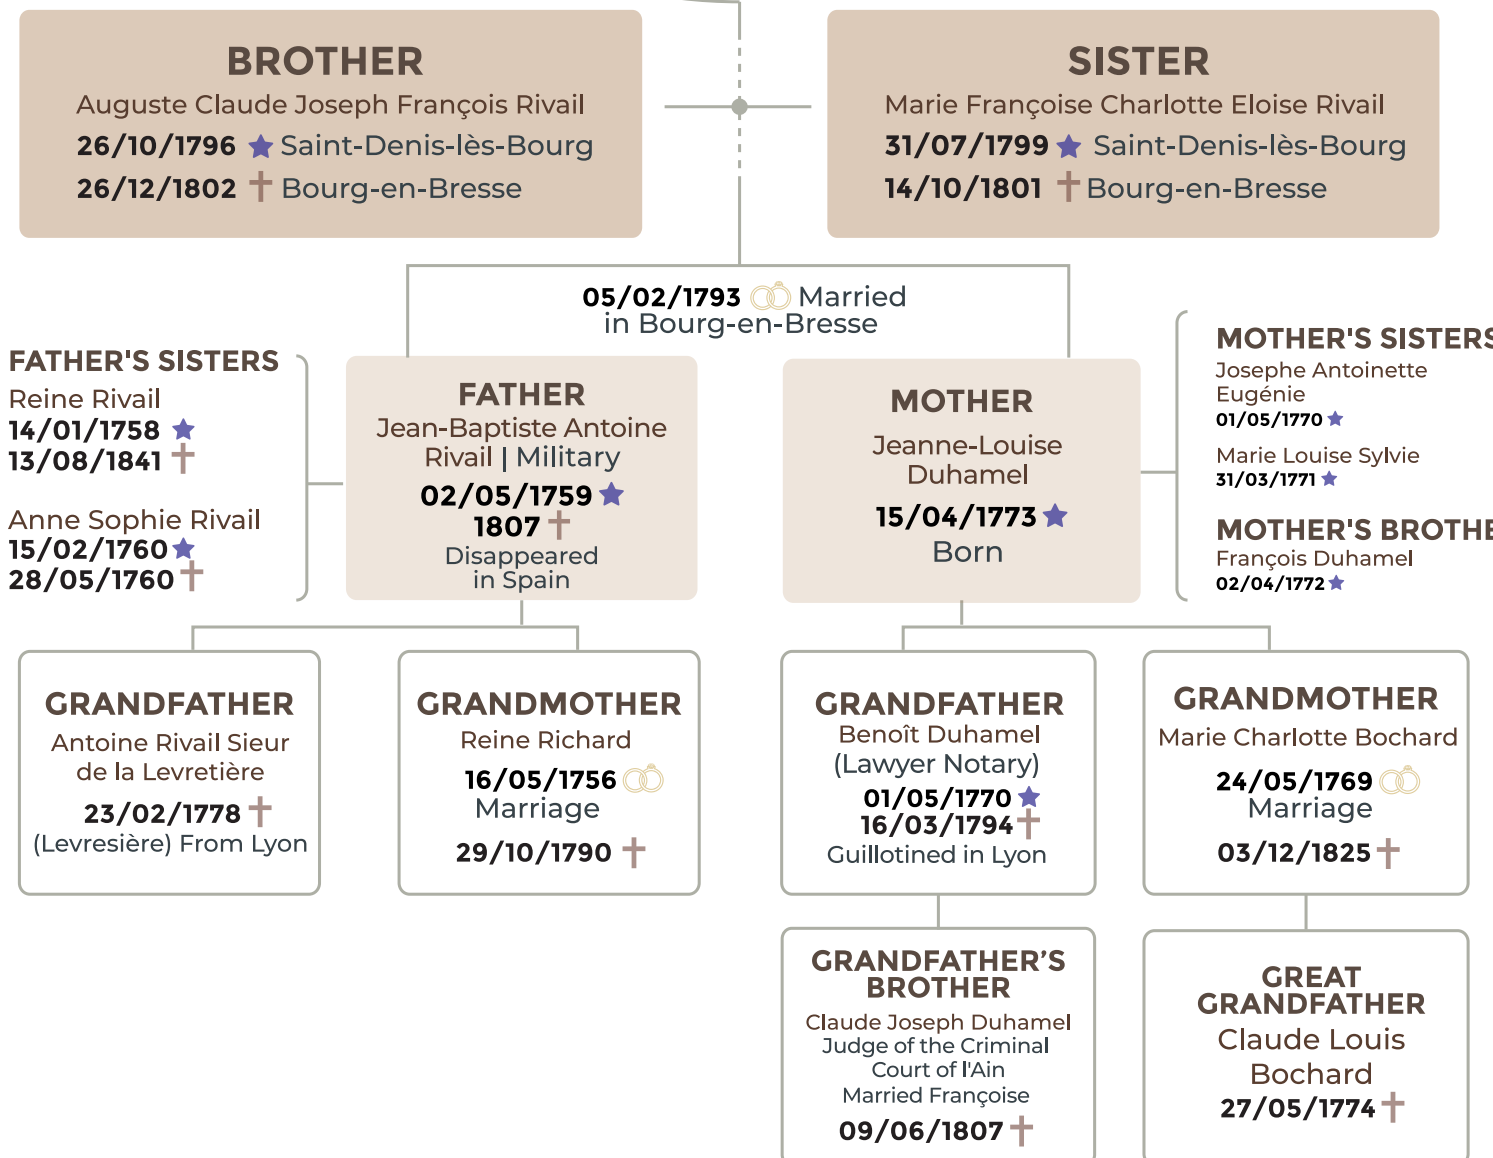

# Genealogy of Kardec and Amélie

## ALLAN KARDEC

Hippolyte Léon  
Denizard Rivail

03/10/1804

★ Born - In Lyon

31/03/1869

† Died - In Paris

06/02/1832

👰 Allan Kardec  
Married Amélie  
in Paris

## AMÉLIE GABRIELLE BOUDET

23/11/1795

★ Born  
in Thiais (Seine)

21/01/1883

† Died

Researched  
and organized by  
**Jussara Korngold**

Design and free distribution of this  
material for the dissemination of  
Spiritism, works and thoughts of Allan  
Kardec by IDEAK Institute of Spiritist  
Dissemination Allan Kardec.